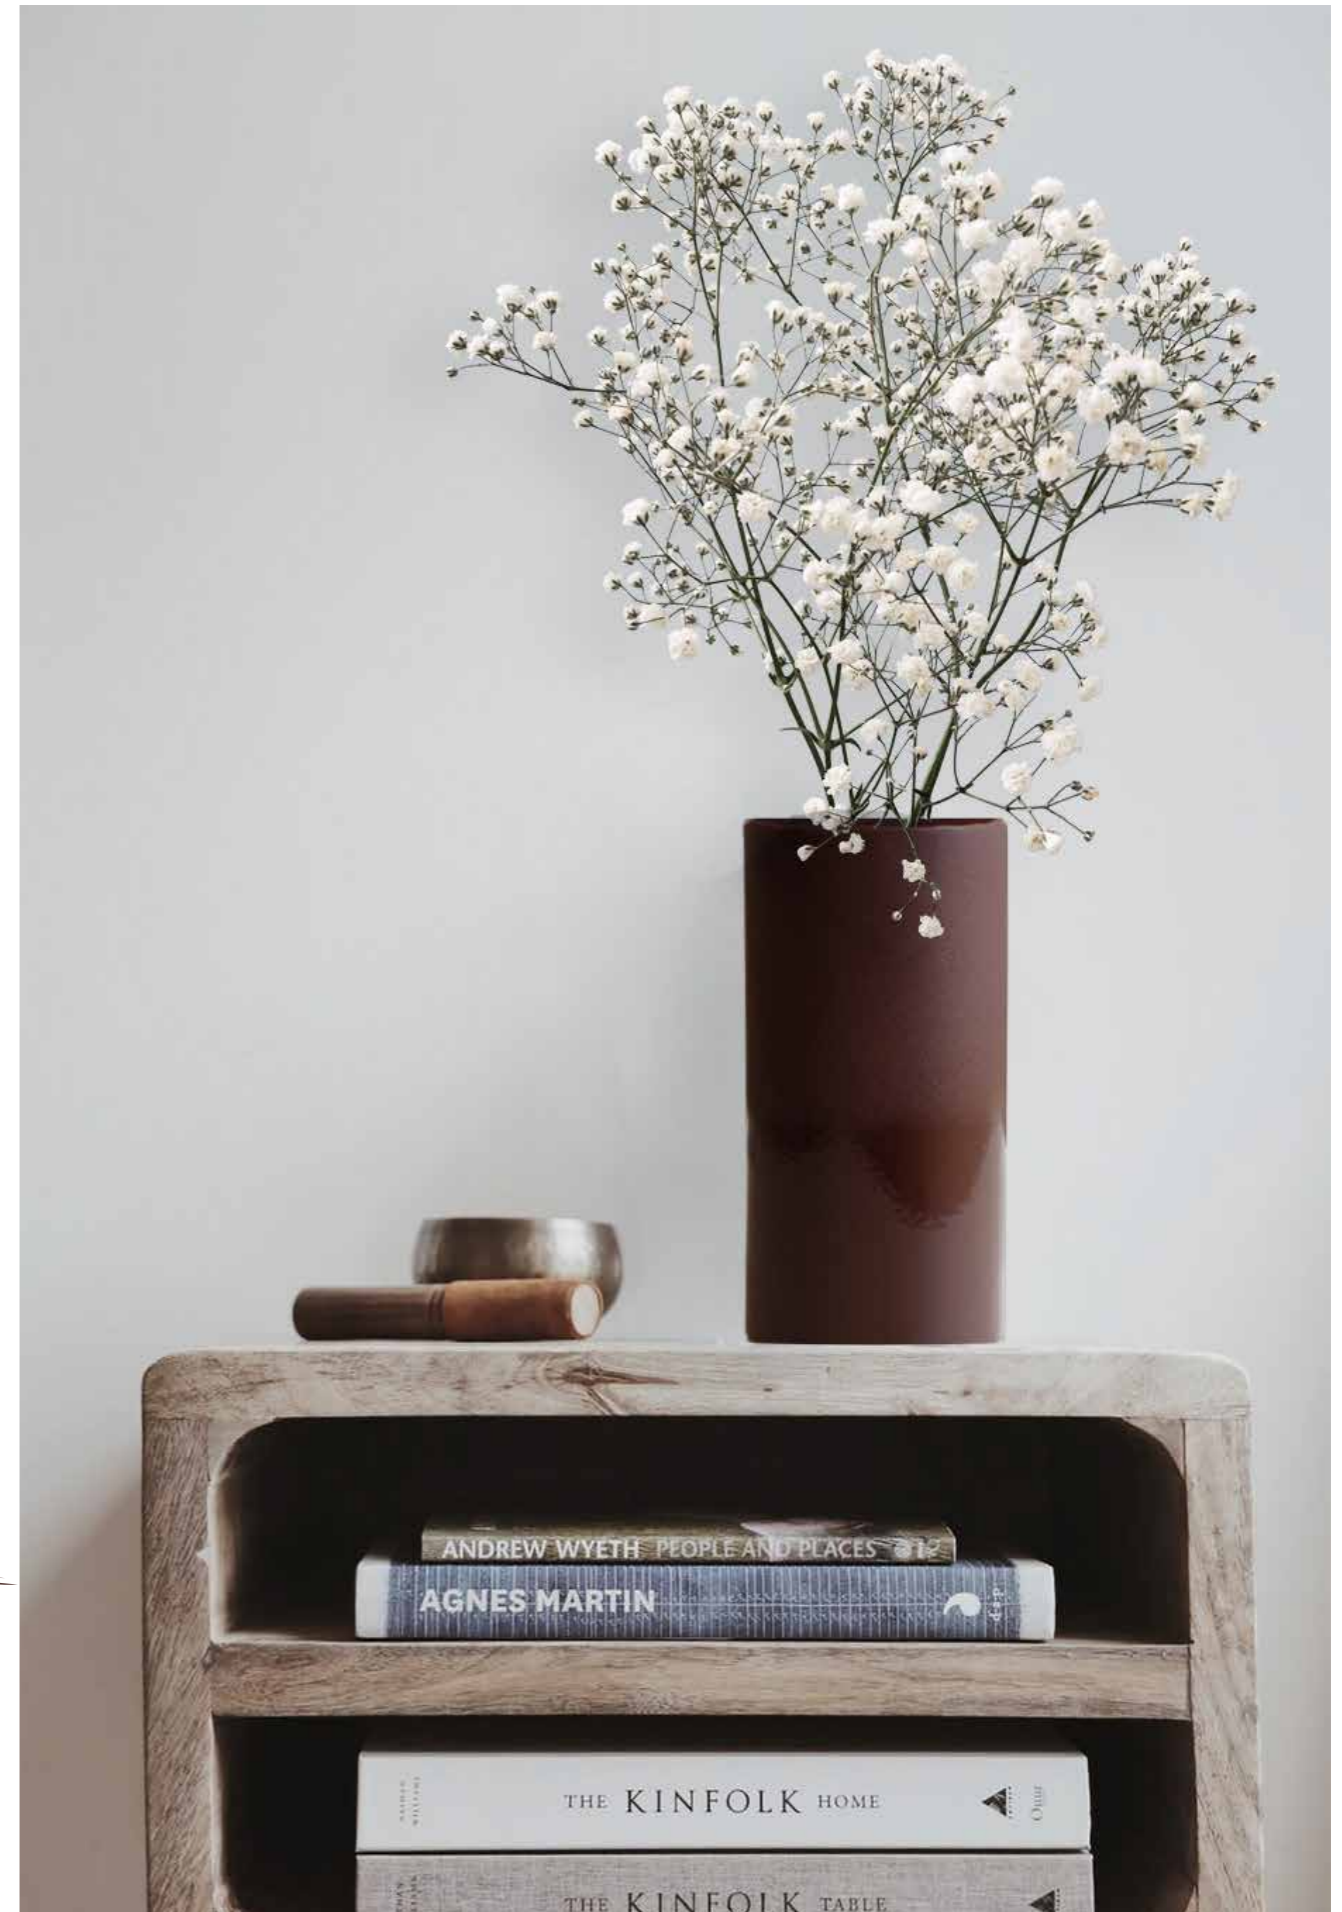

HANDMADE PRODUCT
PRODOTTO FATTO A MANO

VASO DUO

Extruded white body ceramic,
H 24,5cm Ø11cm.
Ceramica estrusa in pasta bianca,
H 24,5cm Ø11cm.

matt & glossy

White

Harbour Grey

Smoke

Sage